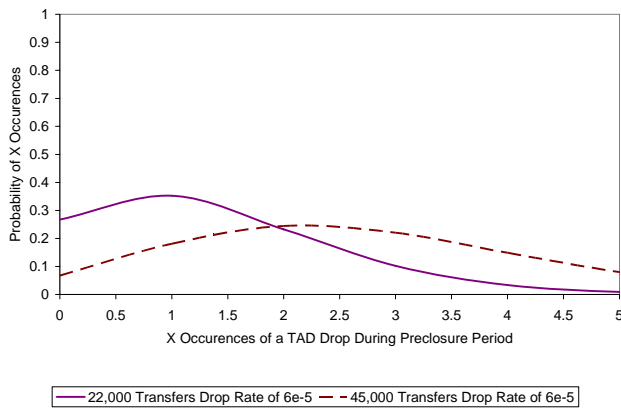

Fig. 10. Expected number of occurrences of a drop over the 50-year pre-closure period assuming a crane drop failure rate of 1×10^{-5} : (a) TAD, (b) DPC, and (c) bare-fuel assembly.

(a)