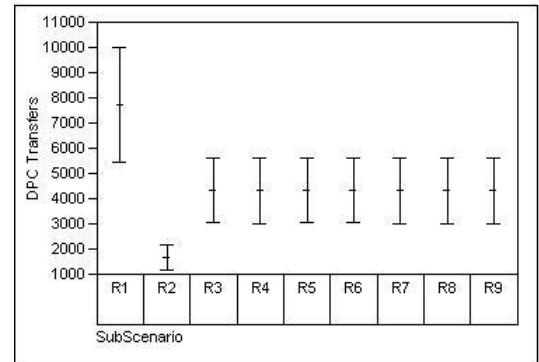

(b)

Fig. 9. Variability in the number of item transfers under different scenarios for design and operating conditions: (a) TAD transfers, (b) DPC transfers, (c) assemblies transferred.