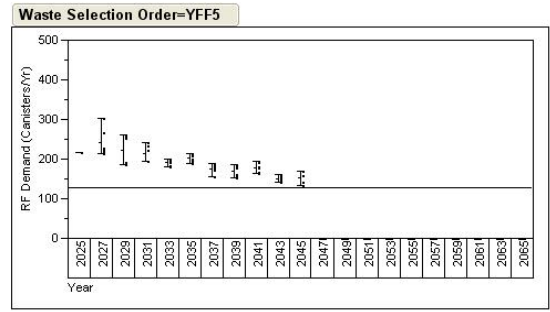

(a)

(b)

Fig. 19. Annual demand for the (a) CRCF and (b) RF according to waste selection order. A reference line indicates DOE's design capacity (250 canisters/yr and 130 canisters/yr) for each facility.