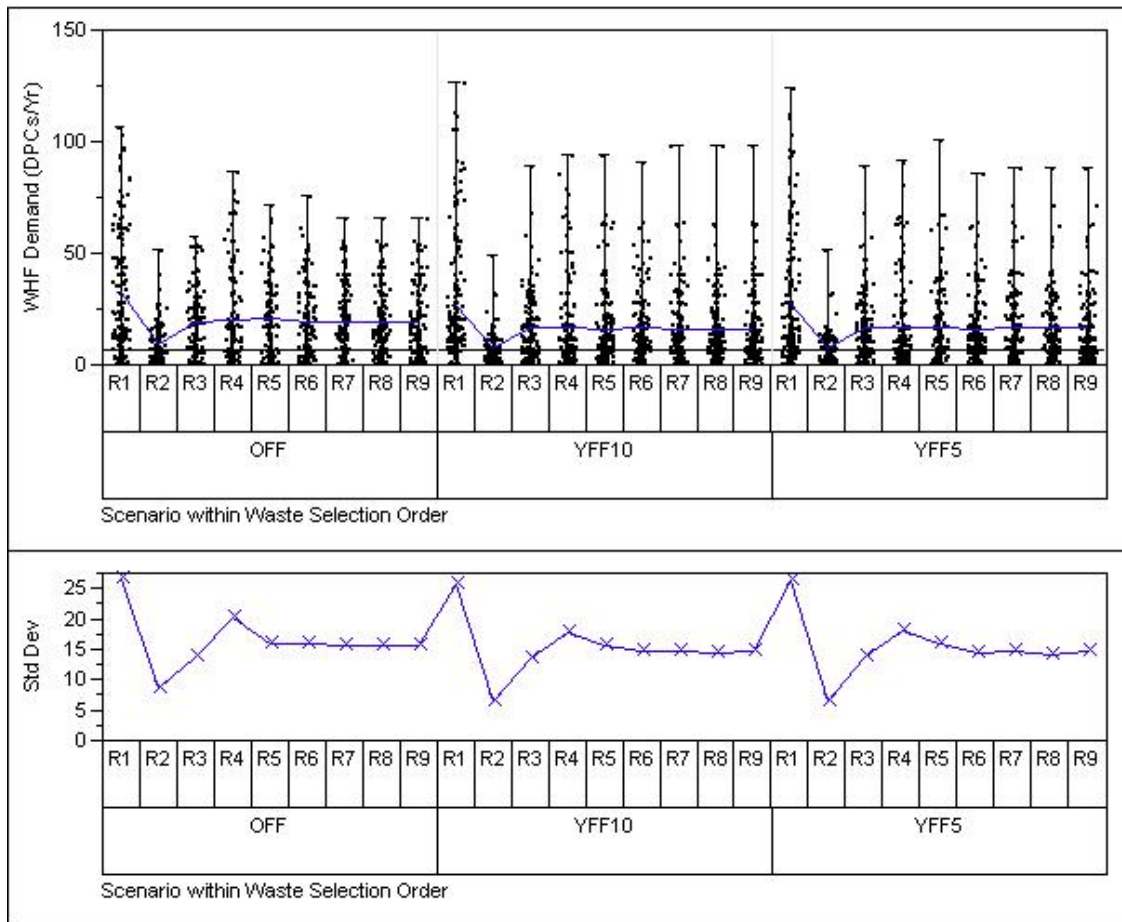

Fig. 15. Annual demand and standard deviation in annual demand for DPCs in the WHF grouped by scenario subset and waste selection order. (Scenario means are connected and a reference line at 7 DPCs indicating DOE's design capacity is also shown.)