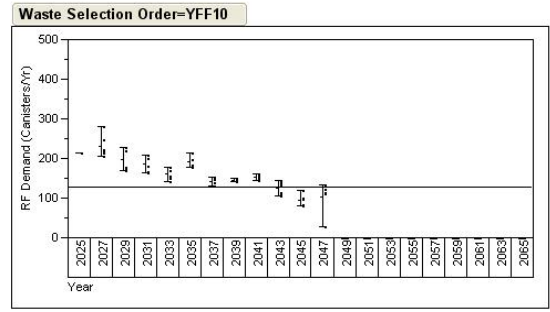

(a)

(b)

Fig. 19. Annual demand for the (a) CRCF and (b) RF according to waste selection order. A reference line indicates DOE's design capacity (250 canisters/yr and 130 canisters/yr) for each facility.