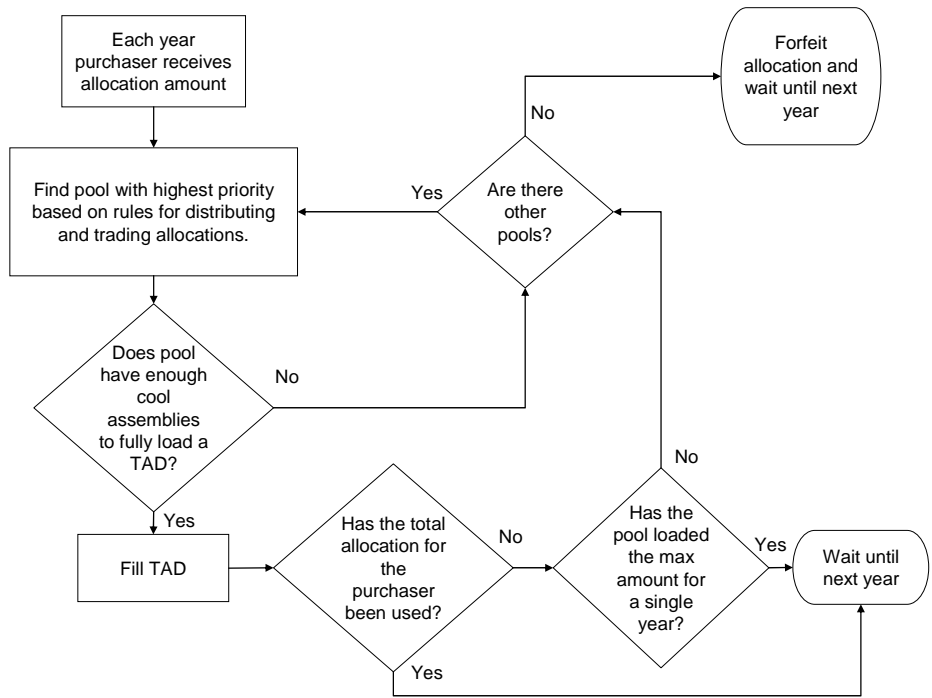

Fig. 2. Process flow for distribution of allocations for shipments.

Table 2 describes the number of Purchasers with allocations, and the range of individual allocation quantities, for the first ten years of the shipping campaign for YM. As shown, many of the allocations are smaller than the amount needed to fully load a TAD. Because it is uneconomical to ship TADs that are not fully loaded, the allocations are assigned in units of TADs (as opposed to MTHM). Allocations are still assigned based on order that fuel was discharged from the reactor, only the order is based on the date that each equivalent of a full TAD had been discharged, as opposed to individual assembly weight, rounded to a tenth of a metric ton.