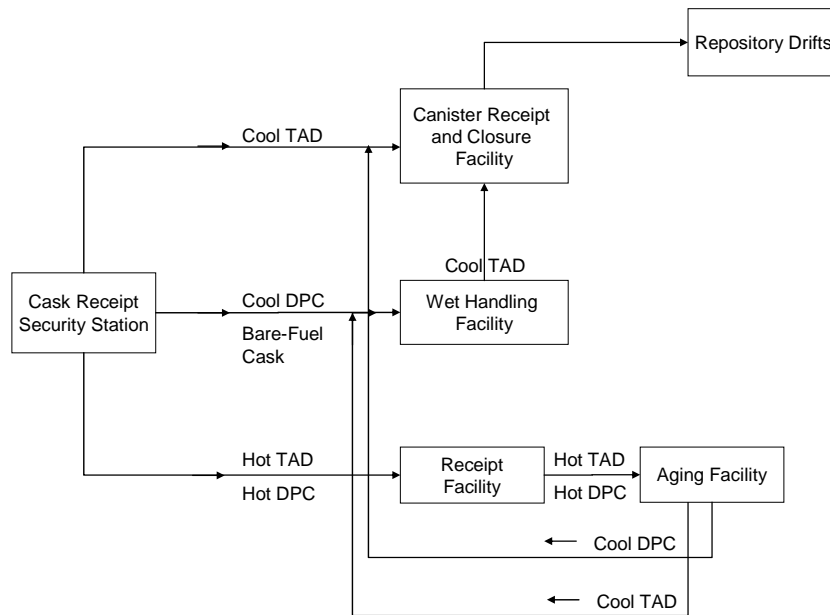

Fig. 3. Yucca Mountain repository surface facilities process flow logic assumed in this analysis.