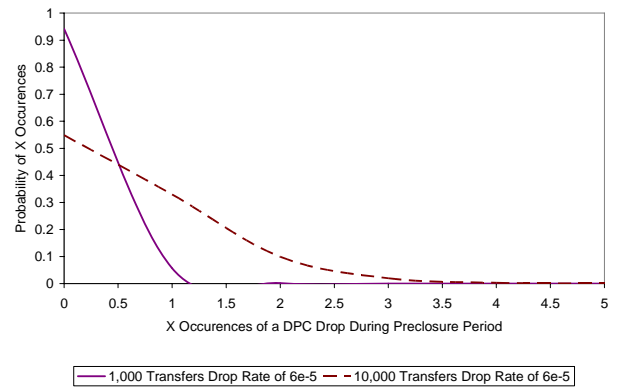

(a)

(b)

Fig. 11. Expected number of occurrences of a drop over the 50-year pre-closure period assuming a crane drop failure rate of 6×10^{-5} : (a) TAD, (b) DPC, and (c) bare-fuel assembly. Note the change in x-axis in (c).