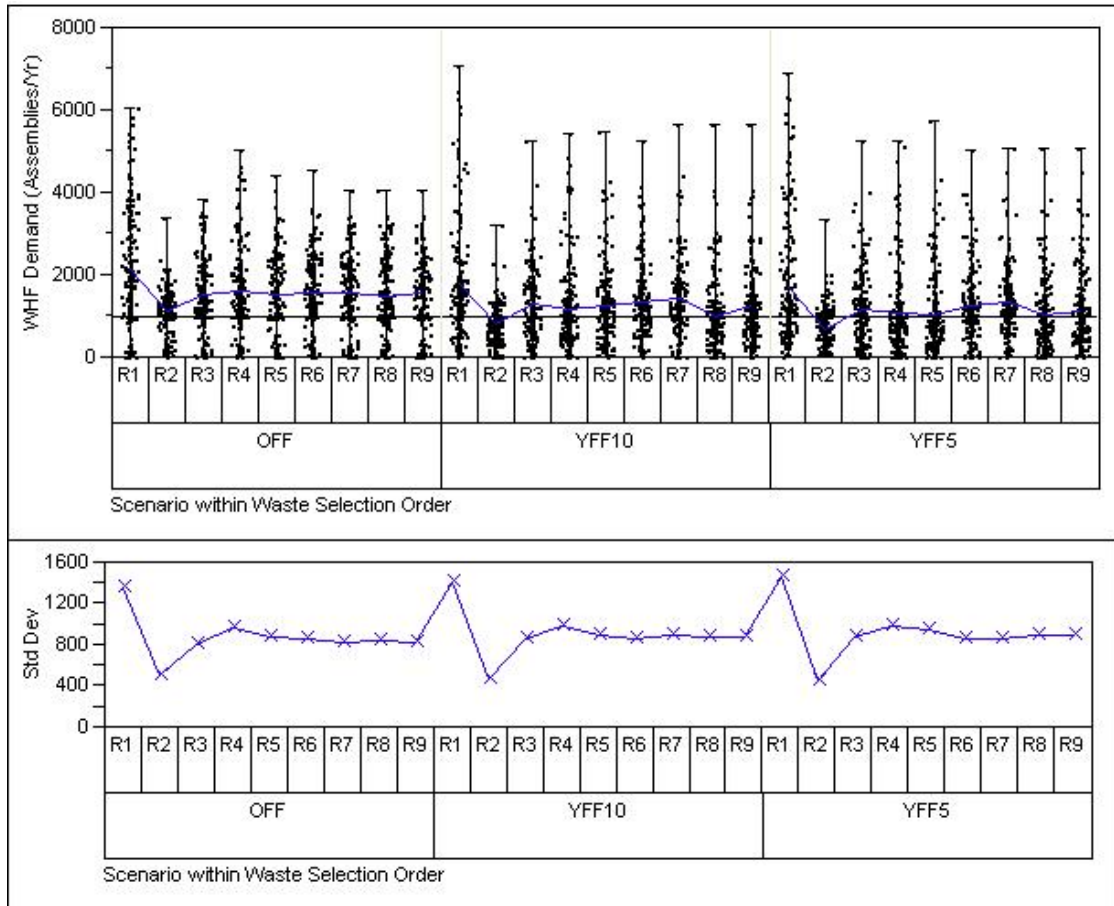

Fig. 16. Annual demand and standard deviation in demand for handling bare-fuel assemblies in the WHF grouped by scenario subset and according to waste selection order. (Scenario means are connected and a reference line at 1,000 assemblies indicating DOE's design capacity is also shown.)