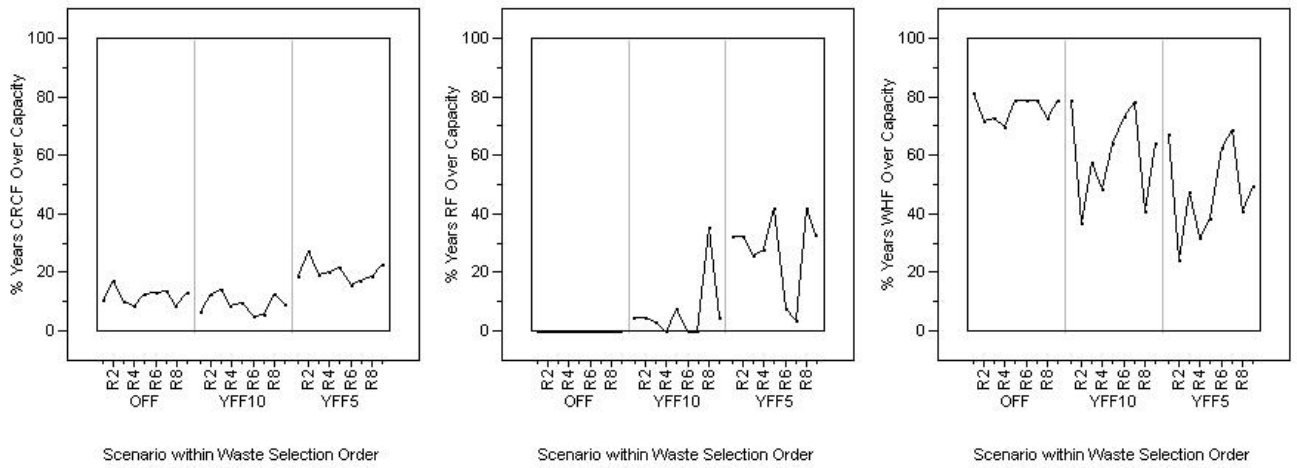

Fig. 12 - Fig. 16, provide a useful broad perspective for evaluating DOE's design criteria, but they do not address particular assumptions made by DOE. Thus, a closer look at the results follows.

Fig. 17. Percentage of time facility is over capacity for the CRCF, RF, and WHF (from right to left). The CRCF and WHF are assumed to operate for entire 50-year emplacement period while the RF is assumed to operate for only the first 30 years.