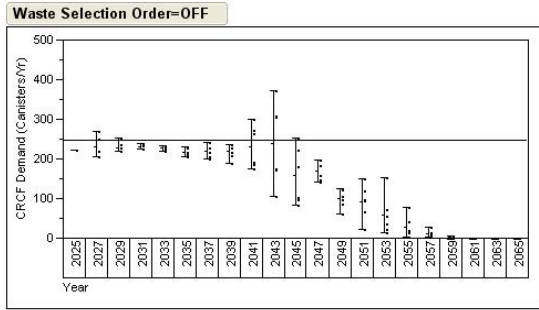

(a)

(b)

Fig. 19. Annual demand for the (a) CRCF and (b) RF according to waste selection order. A reference line indicates DOE's design capacity (250 canisters/yr and 130 canisters/yr) for each facility.