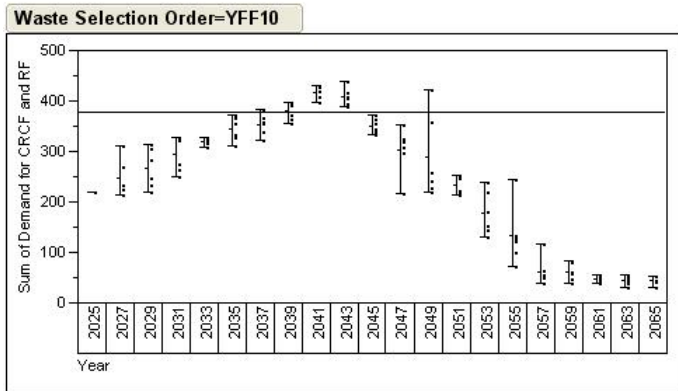

Fig. 20. Sum of demand for the CRCF and the RF assuming a thermal emplacement limit of 11.8 kW. A reference line indicates the sum of the capacity for both facilities (380 canisters/yr).