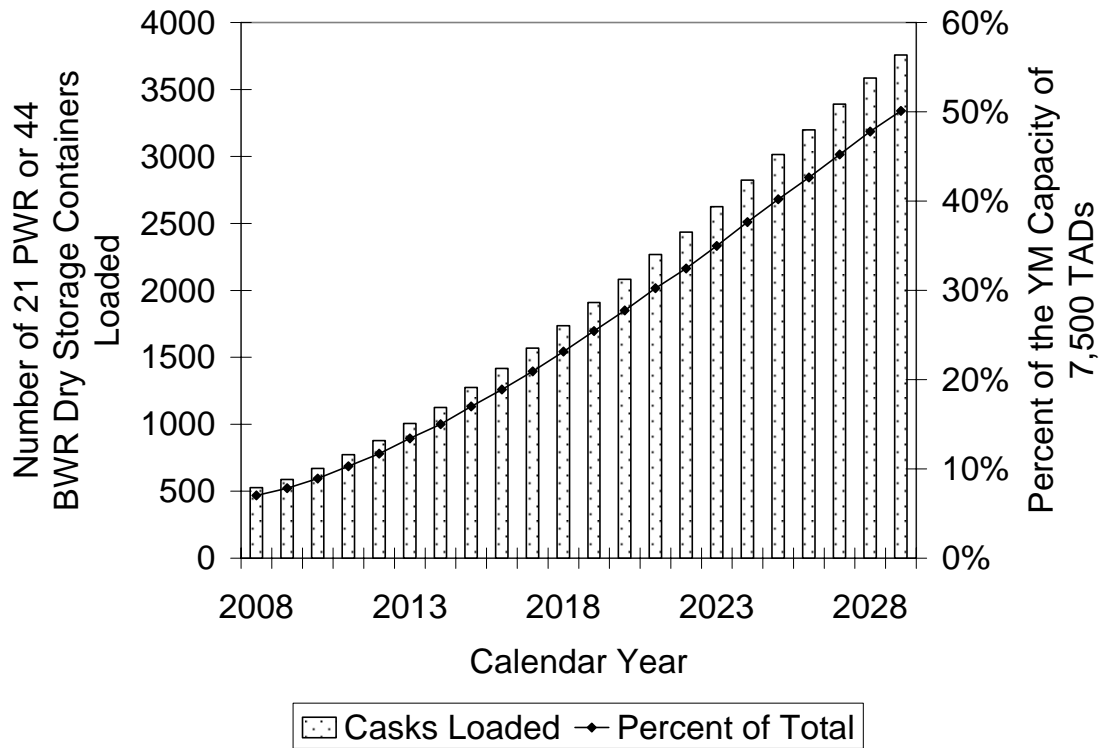

---

<sup>8</sup> Assuming 425kg per PWR assembly, a 21-PWR container is 8.9 MTHM. Assuming 175kg per BWR container, a 44-BWR container is 7.7 MTHM. The amount of 460 DPCs or single-purpose containers is an estimate of the *equivalent number of TADs* that were in dry storage as of 2002, and does not represent the precise number of DPCs or single-purpose containers actually loaded since there are several different sized containers in use.