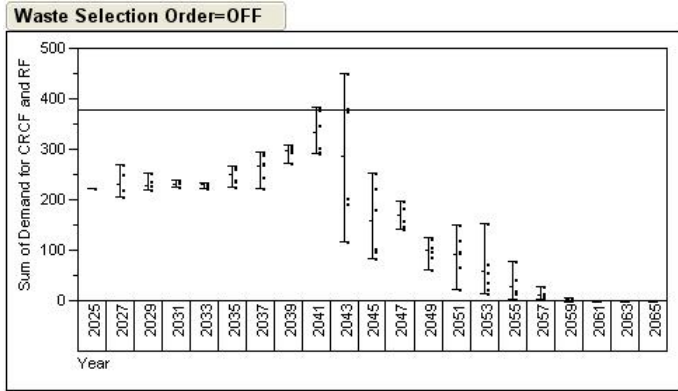

Fig. 20. Sum of demand for the CRCF and the RF assuming a thermal emplacement limit of 11.8 kW. A reference line indicates the sum of the capacity for both facilities (380 canisters/yr).