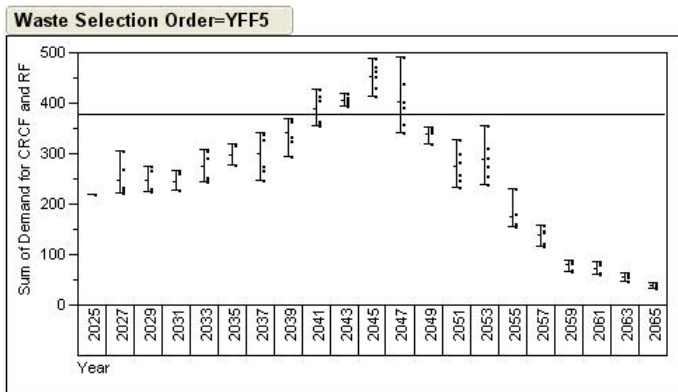

Fig. 20. Sum of demand for the CRCF and the RF assuming a thermal emplacement limit of 11.8 kW. A reference line indicates the sum of the capacity for both facilities (380 canisters/yr).