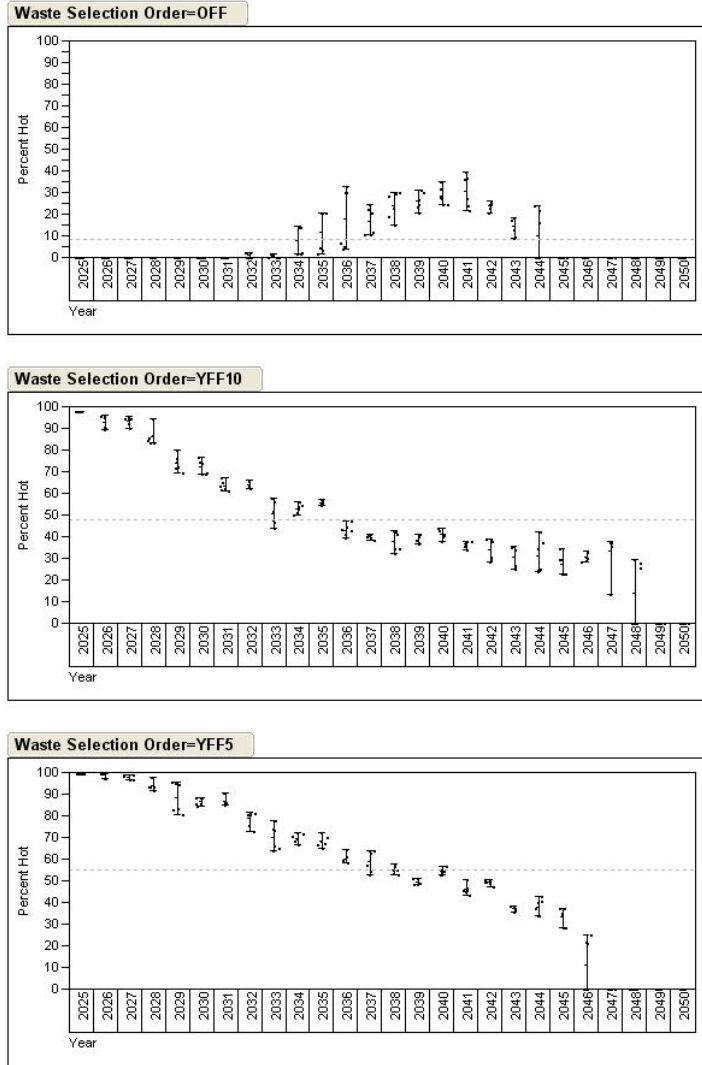

Fig. 18. Percentage of TADs above the thermal emplacement limit of 11.8 kW (out of those that are either newly arriving or cool enough to be removed from the Aging Facility each year) according to waste selection order.