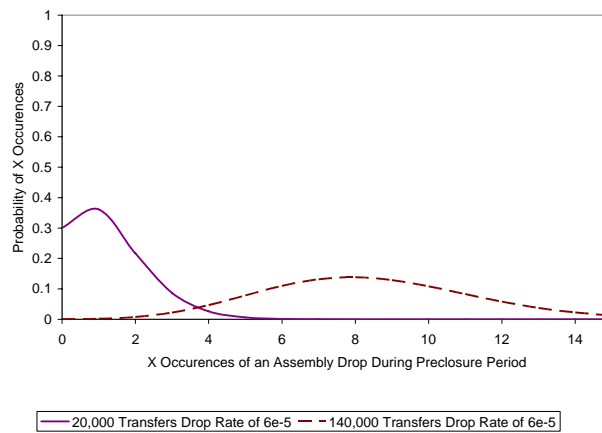

Fig. 11. Expected number of occurrences of a drop over the 50-year pre-closure period assuming a crane drop failure rate of 6×10^{-5} : (a) TAD, (b) DPC, and (c) bare-fuel assembly. Note the change in x-axis in (c).