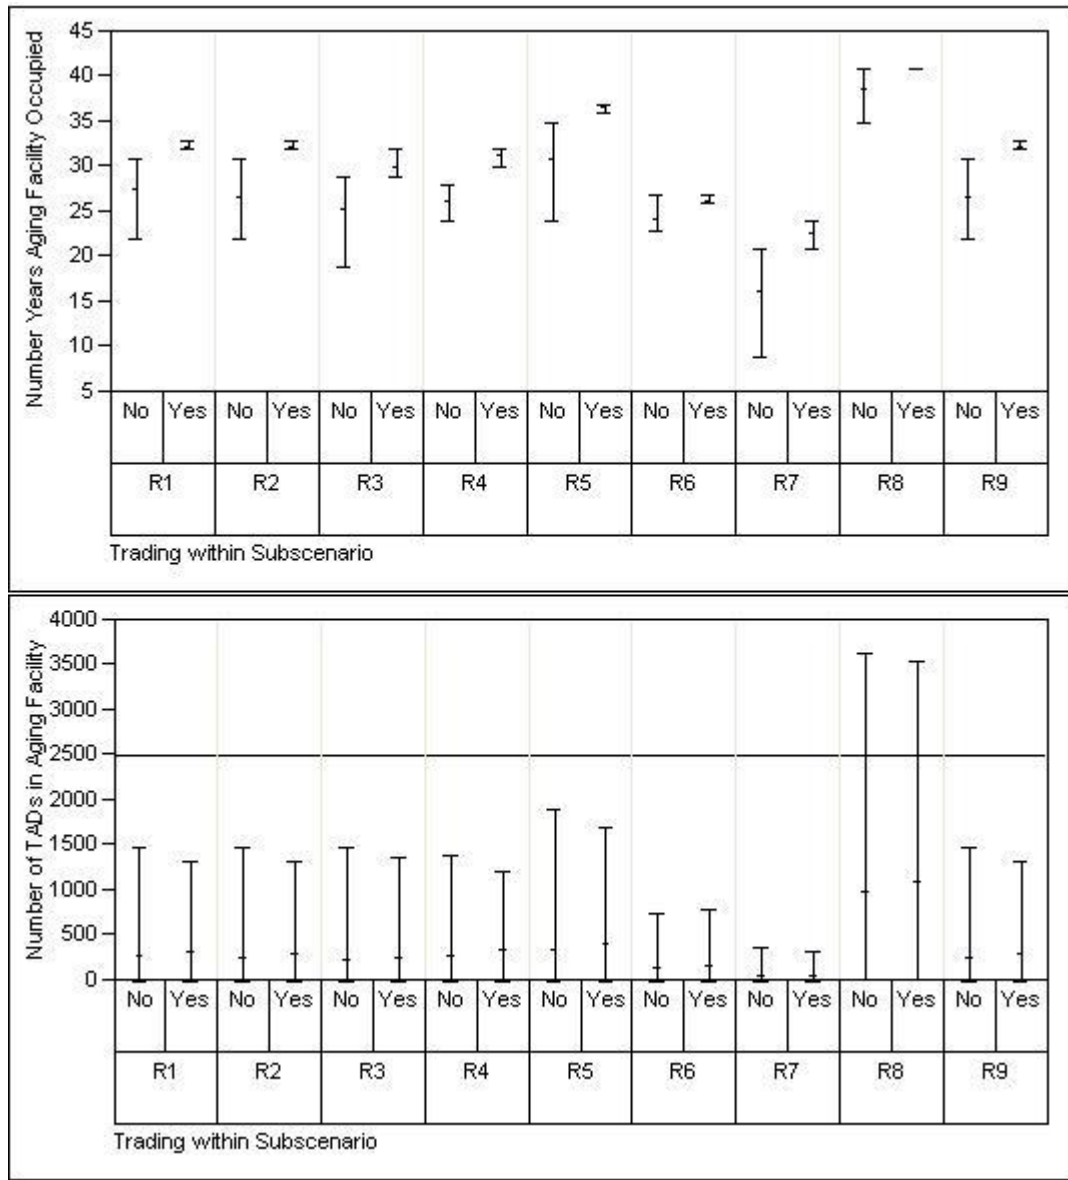

Fig. 8. Effect of trading allocations (yes or no) on demand for the Aging Facility at YM for each subscenario (R1-R9), showing the range of values and the means.
(a) duration Aging Facility is occupied
(b) number of containers aging each year and a reference line indicating the design capacity