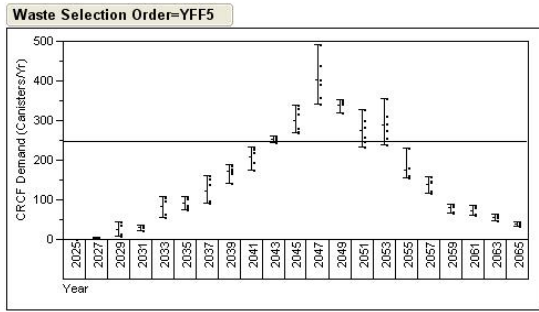

(a)

(b)

Fig. 19. Annual demand for the (a) CRCF and (b) RF according to waste selection order. A reference line indicates DOE's design capacity (250 canisters/yr and 130 canisters/yr) for each facility.