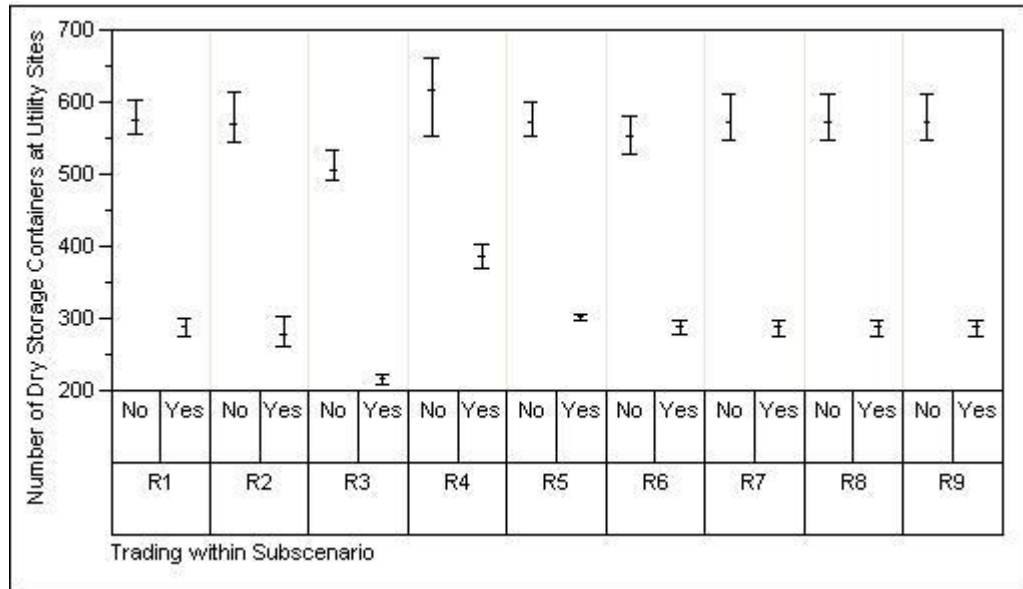

Fig. 5. Effect of trading allocations (yes or no) on expected aggregate demand for storage at the waste generation sites in the year that YM reaches current legal capacity in terms of number of 21-PWR or 44-BWR sized containers for each subscenario (R1-R9), showing the range of values and the means.