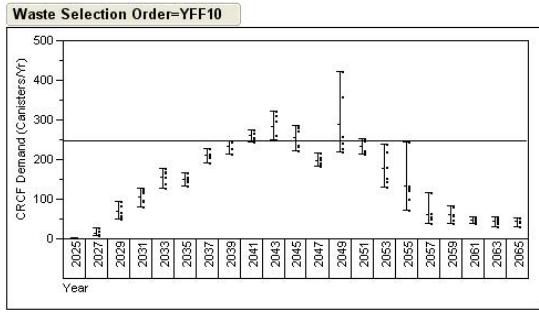

(a)

(b)

Fig. 19. Annual demand for the (a) CRCF and (b) RF according to waste selection order. A reference line indicates DOE's design capacity (250 canisters/yr and 130 canisters/yr) for each facility.