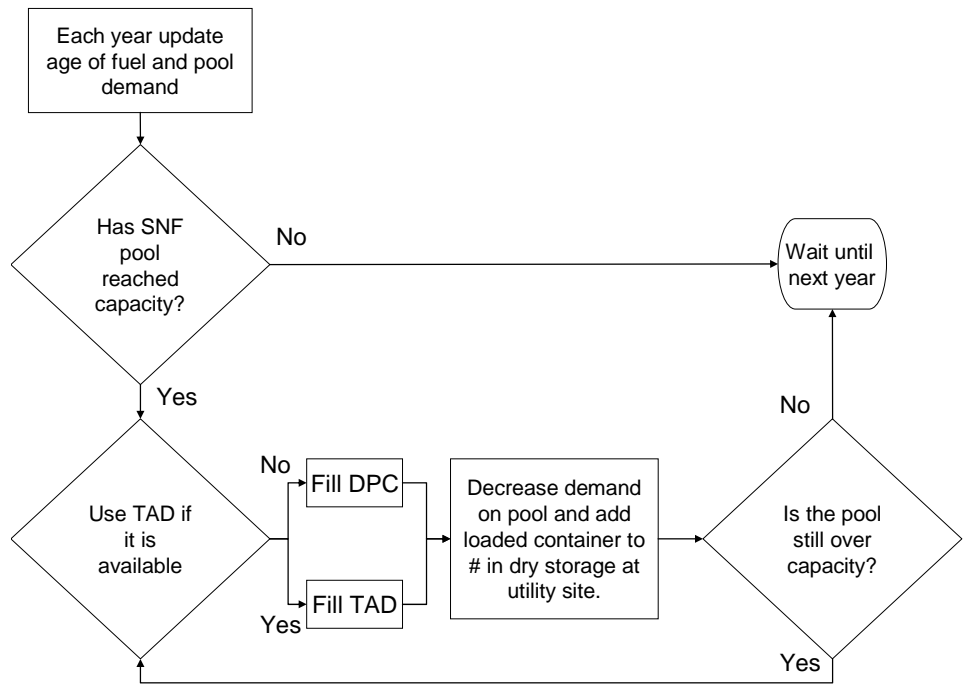

The logic for dry storage loading before the repository opens is summarized in the diagram below. This process continues on an annual basis until the simulation reaches the year that the repository opens, which is defined by the user.