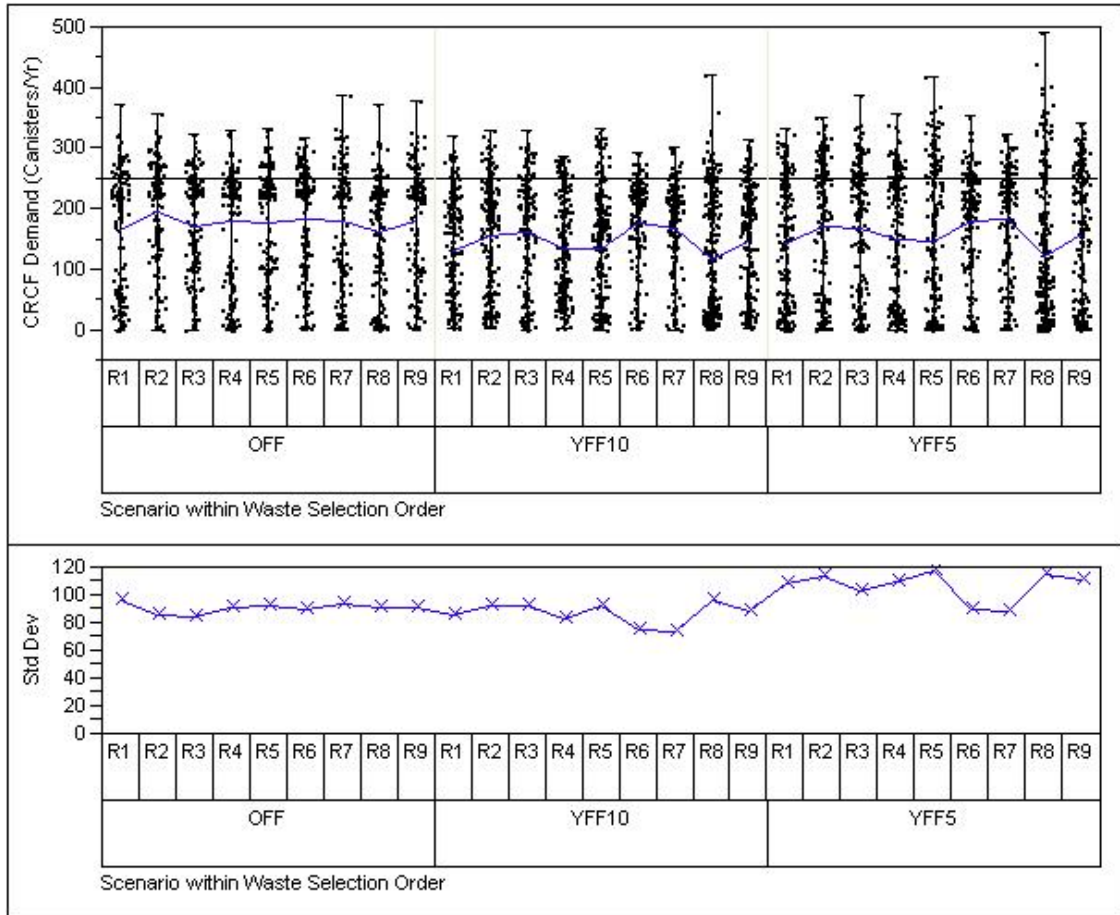

Fig. 12. Annual demand and standard deviation in annual demand for the CRCF grouped by scenario subset and waste selection order. (Scenario means are connected and a reference line at 250 canisters/yr indicating DOE's design capacity is also shown.)