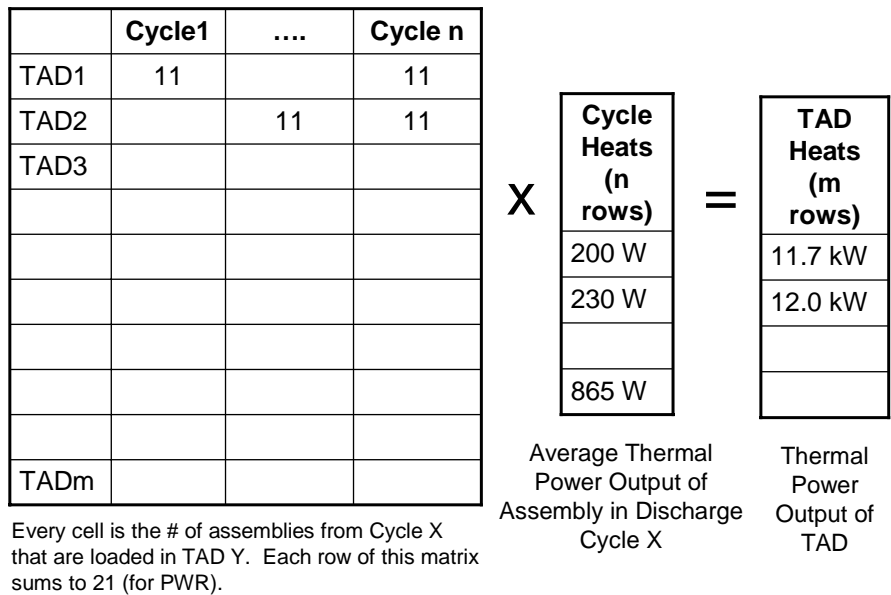

Assign Thermal Power Output to TADs