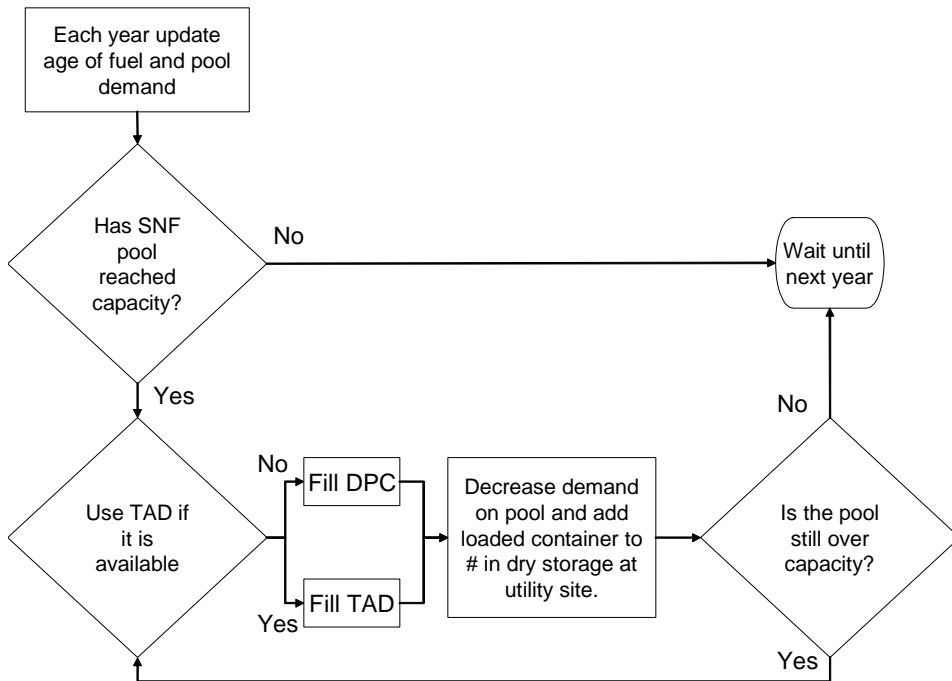

Fig. 1. Logic flow diagram for packaging waste into dry storage at utility sites before YM opens.