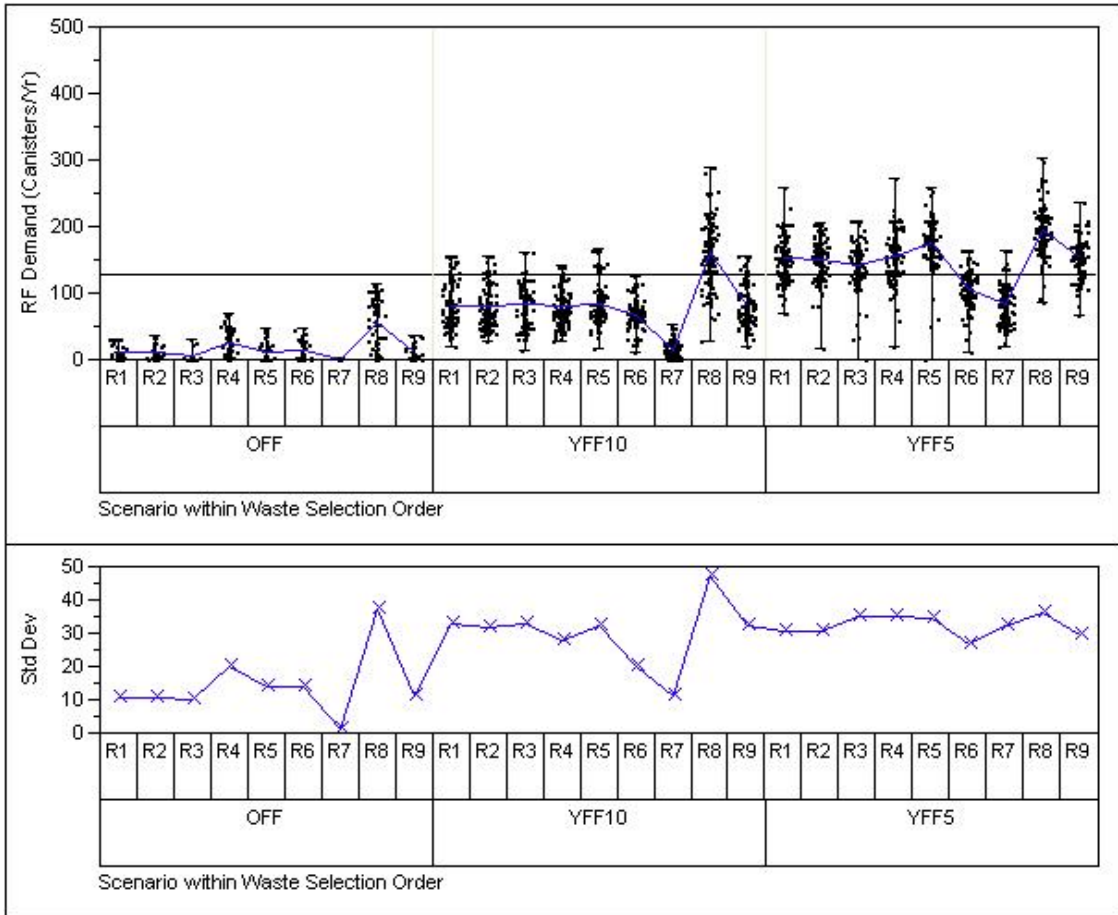

Fig. 13. Annual demand and standard deviation in annual demand for the RF grouped by scenario subset and waste selection order. (Scenario means are connected and a reference line at 130 canisters indicating DOE's design capacity is also shown.)