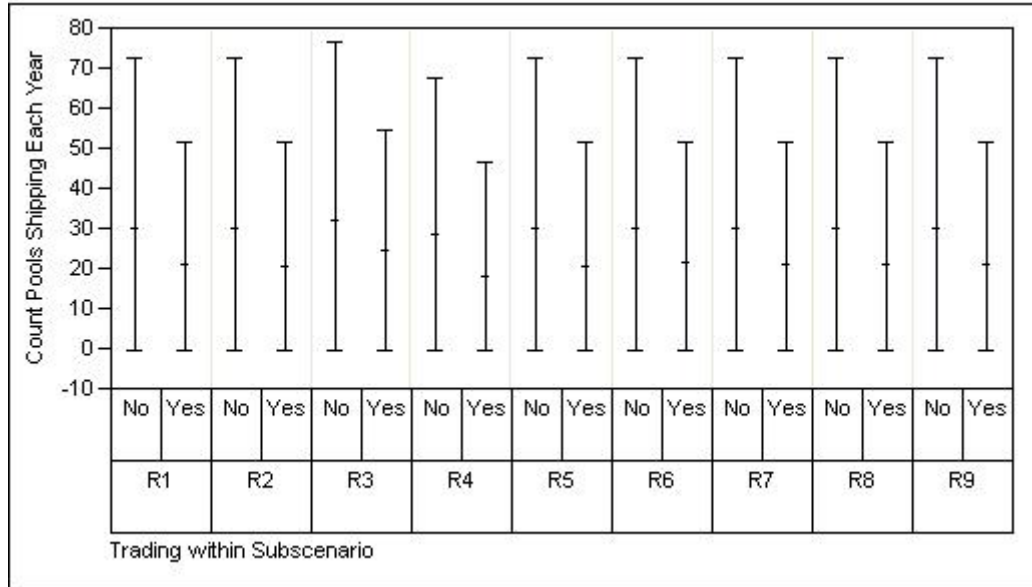

Fig. 6. Effect of trading allocations (yes or no) on the number of pools sending shipments in a given year for each subscenario (R1-R9), showing the range of values and the means.