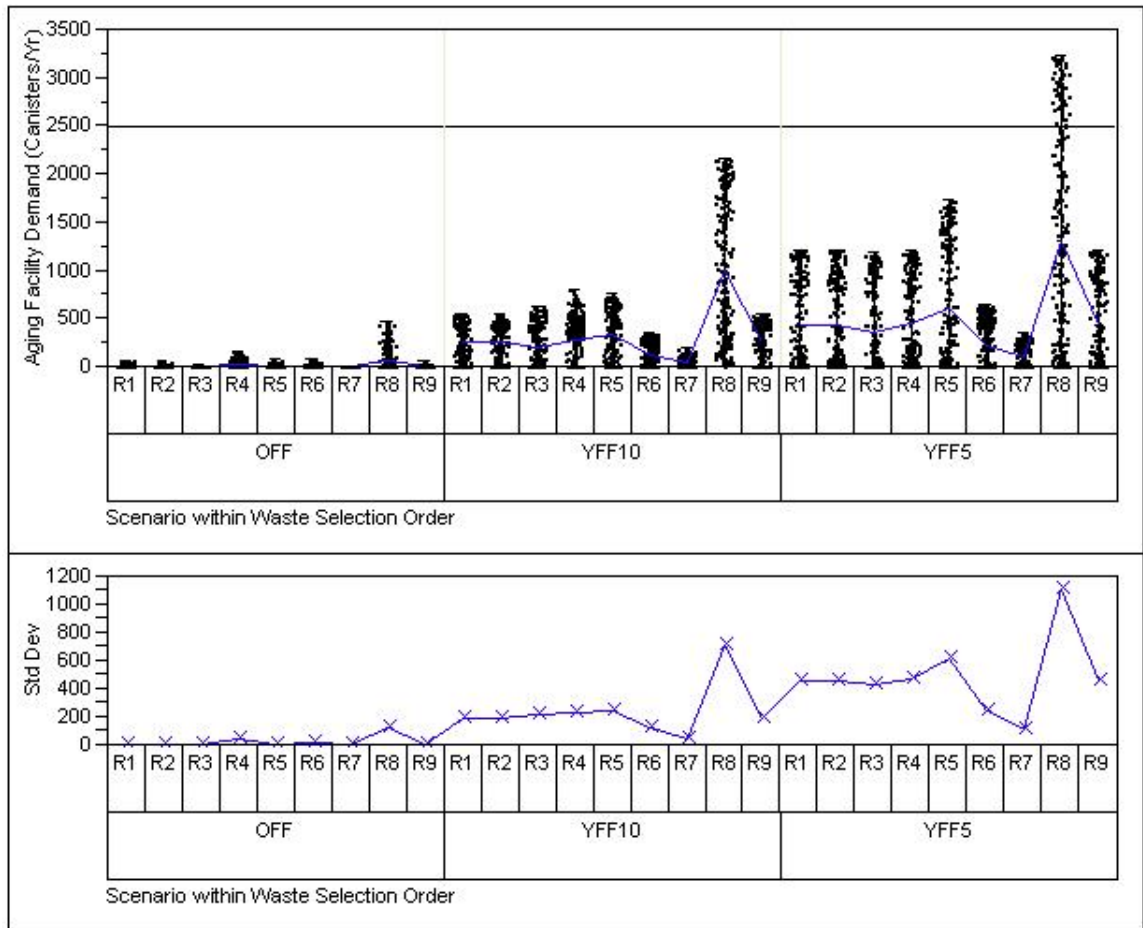

Fig. 14. Annual demand and standard deviation in annual demand for the Aging Facility grouped by scenario subset and waste selection order. (Scenario means are connected and a reference line at 2,500 canisters indicating DOE's design capacity is also shown.)