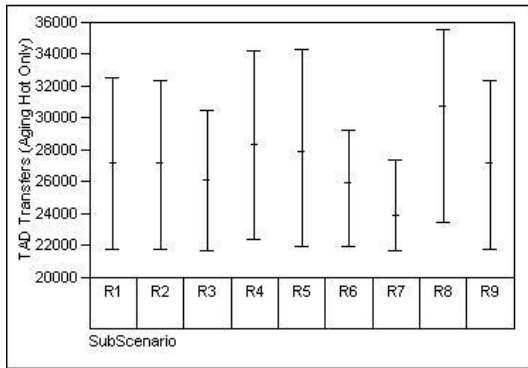

(a)

Fig. 9. Variability in the number of item transfers under different scenarios for design and operating conditions: (a) TAD transfers, (b) DPC transfers, (c) assemblies transferred.