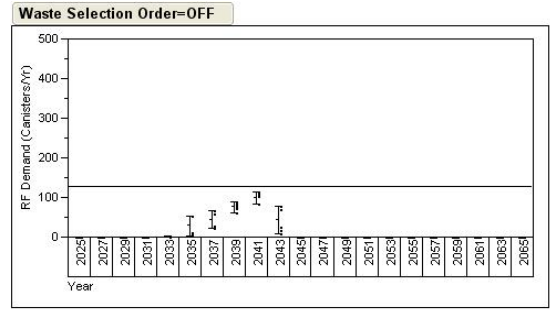

(a)

(b)

Fig. 19. Annual demand for the (a) CRCF and (b) RF according to waste selection order. A reference line indicates DOE's design capacity (250 canisters/yr and 130 canisters/yr) for each facility.