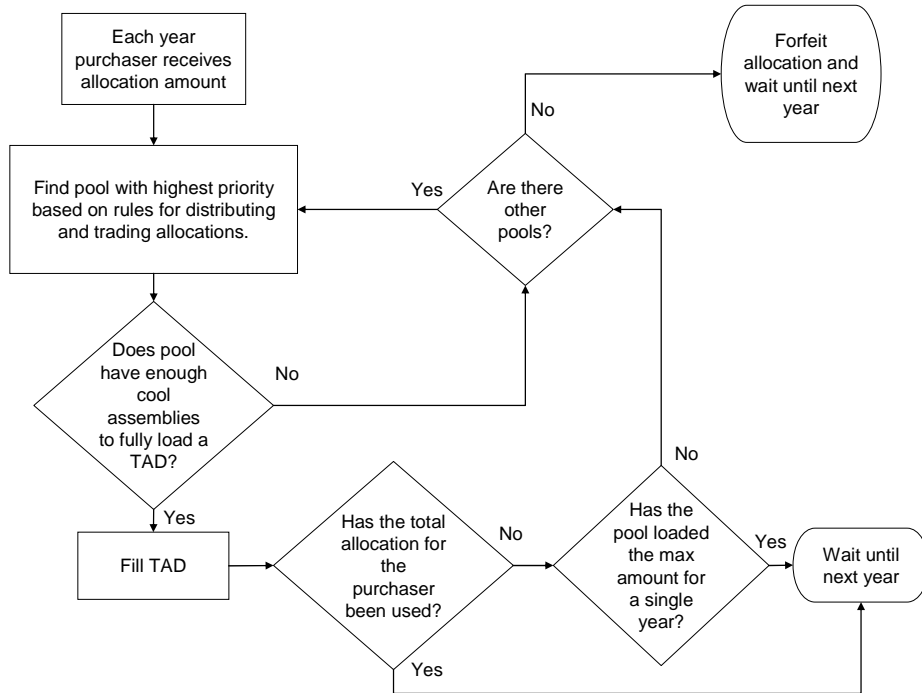

Allocation distribution and loading can be described with the following logic:

The variable Allocation indicates the amount that has been allocated to a pool each year. It is the minimum of the output of the Allocator Element and the maximum amount a pool can send in a given year (MaxSendTrain).

The variable CountLoad is still used to indicate the number of containers that should be loaded each year after YM opens, however now it is the allocation amount minus both the DPCs that should be sent from dry storage that year (CountSendFromISFISI) and the TADs that should be sent from dry storage that year (CountSendFromISFISI_1). CountLoad is zero if the capacity of YM has already been reached or if the allocation is zero. If the pool needs to load because it is over capacity, it still does so, but the total amount the pool loads will be the amount it needs to in order to not be over capacity plus the remainder of the allocation after it loads that amount. This